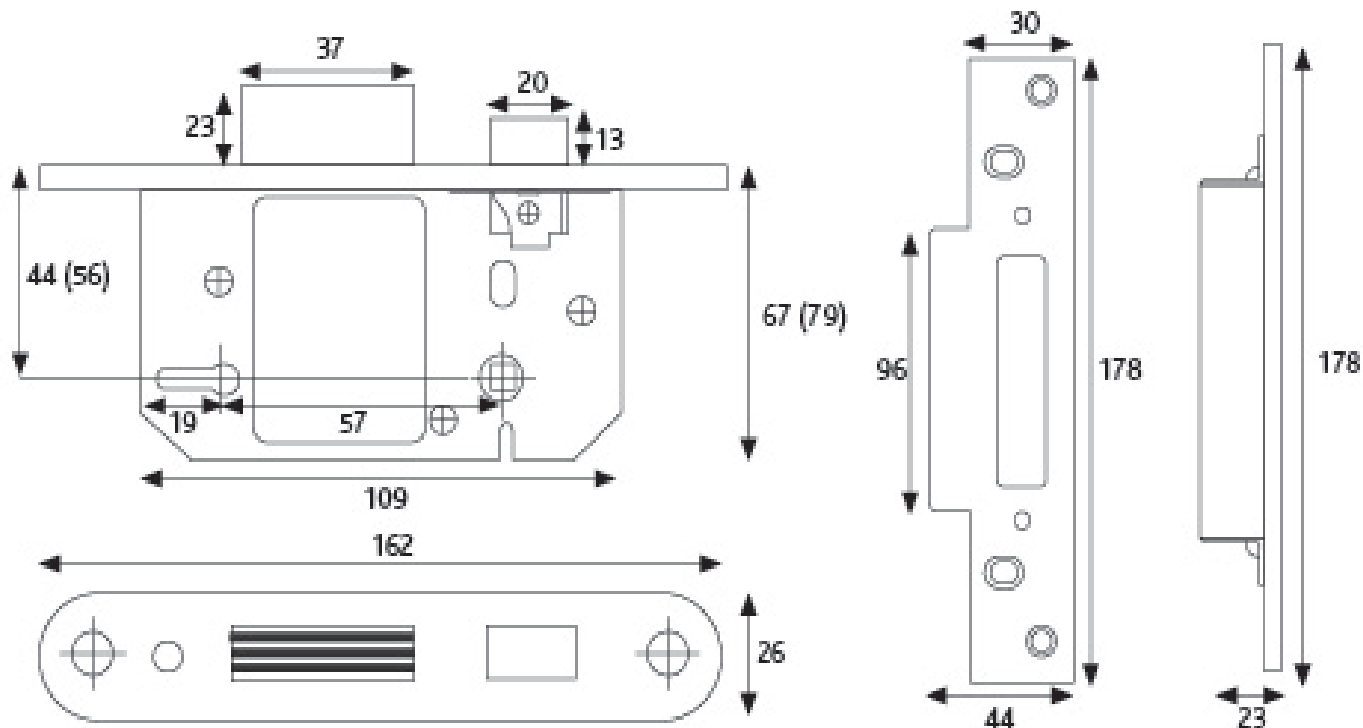

Technical Drawing

ERA262/362

ERA 5L BS Mortice Sashlock (2.5" and 3" dimensions shown)

Toolfix
Joinery & Construction Supplies

All dimensions are in mm.
ERA reserves the right to change specification without notice.
It is the responsibility of the door manufacturer to ensure that the finished product meets any required safety and performance specification